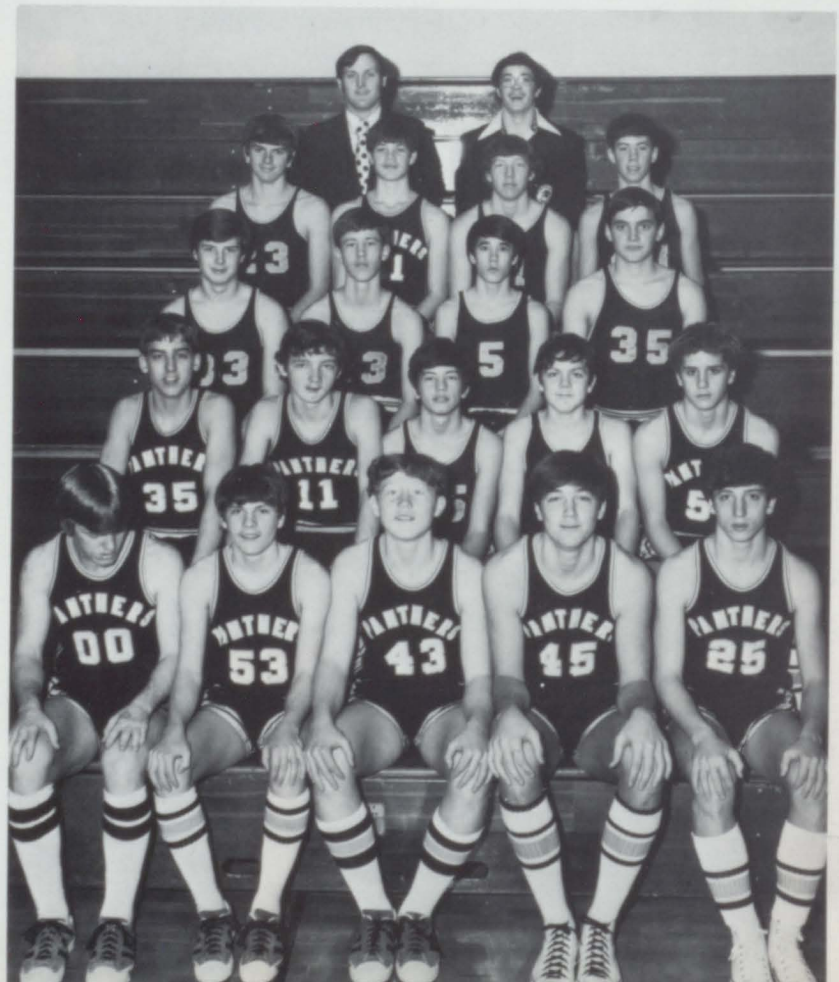

4th ROW

Mike Jennings
Wallace Wilkerson
Paul Johnson
Coach Benton
Dyke Dick